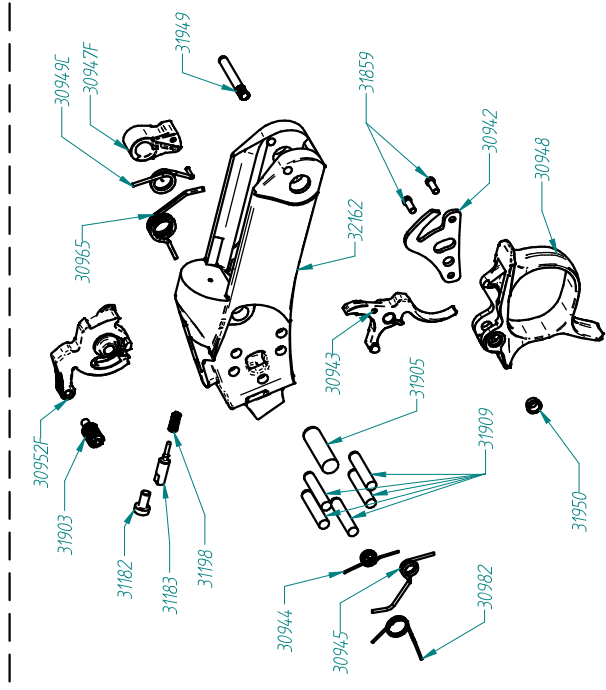

# BA13 TD EXPLODED DRAWING

CODE	STOCK
30449N	BLACK
30493N	TH BLACK

CALIBER	EXTRACTION SYSTEM
.222 Rem	30202M
.243 Win	29955M
.308 Win	29955M
.300 AAC	30202M

32268N FOREHAND ASSEMBLY

32267 FRAME ASSEMBLY