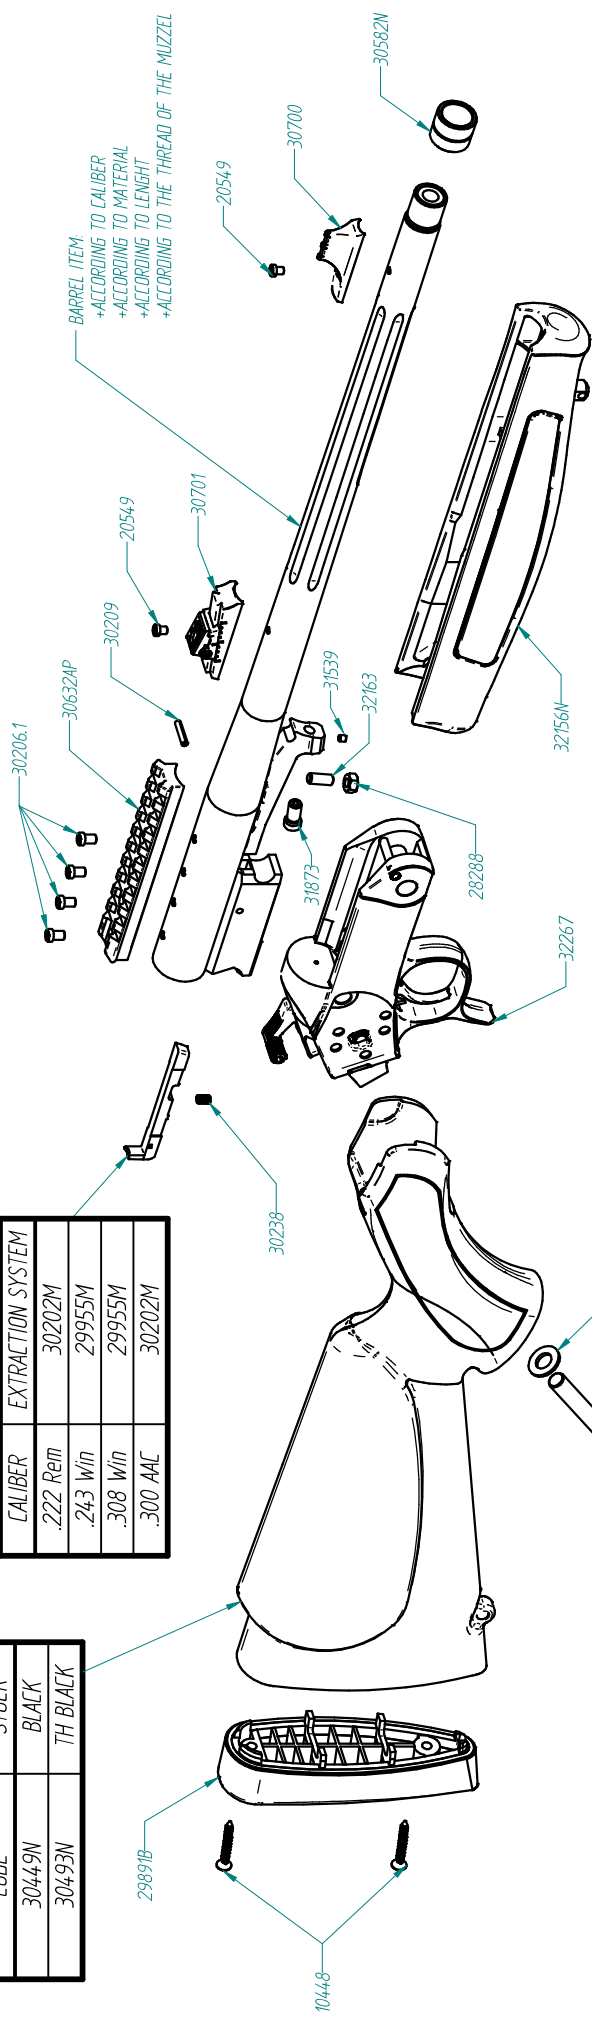

# BA13 TD EXPLODED DRAWING

CODE	STOCK
30449N	BLACK
30493N	TH BLACK

CALIBER	EXTRACTION SYSTEM
.222 Rem	30202M
.243 Win	29955M
.308 Win	29955M
.300 AAC	30202M

32268N FOREHAND ASSEMBLY

32267 FRAME ASSEMBLY