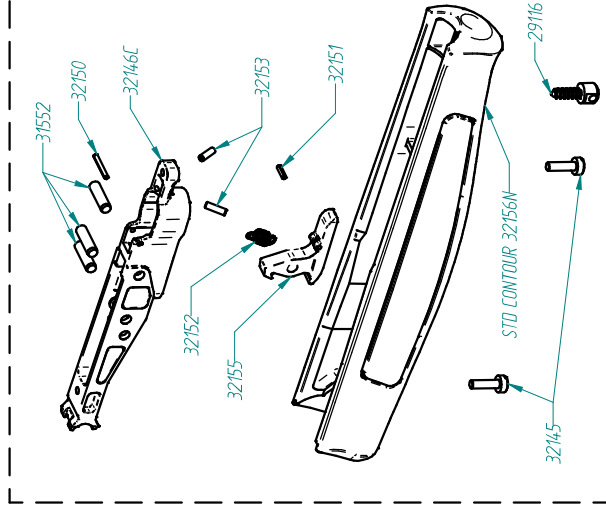

# BA13 TD EXPLODED DRAWING

CODE	STOCK
30449N	BLACK
30493N	TH BLACK

CALIBER	EXTRACTION SYSTEM
.222 Rem	30202M
.243 Win	29955M
.308 Win	29955M
.300 AAC	30202M

32268N FOREHAND ASSEMBLY

32267 FRAME ASSEMBLY